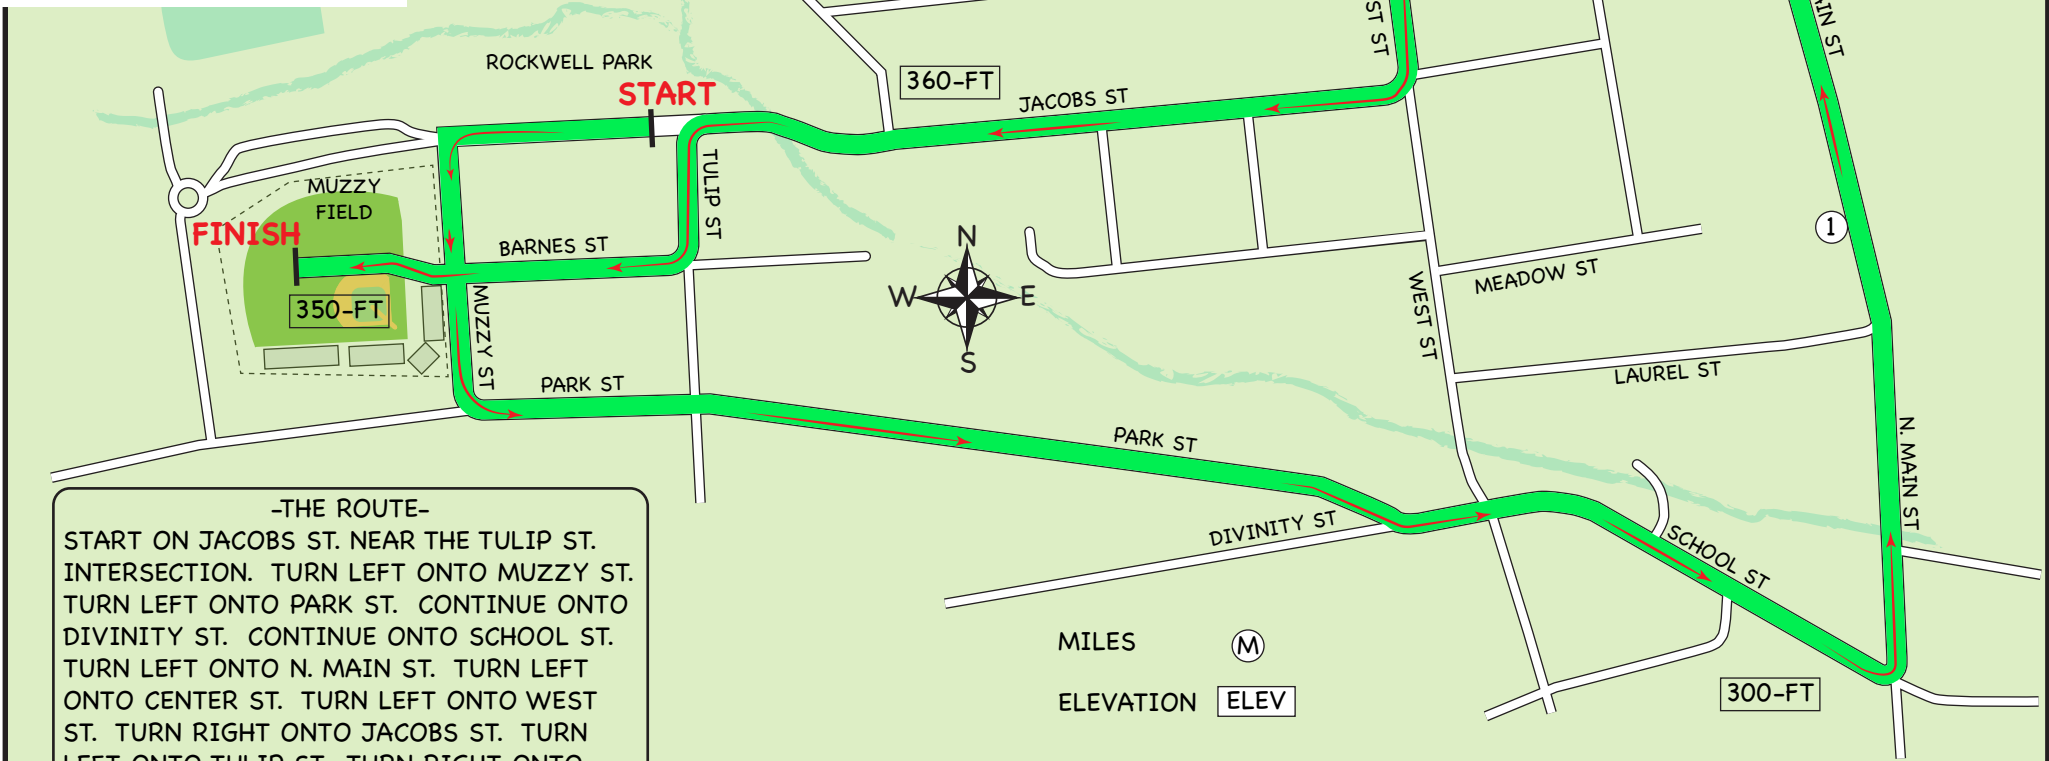

# SHAMROCK RUN 2021

**MUZZY FIELD**  
2-mile course map

**-THE ROUTE-**  
 START ON JACOBS ST. NEAR THE TULIP ST. INTERSECTION. TURN LEFT ONTO MUZZY ST. TURN LEFT ONTO PARK ST. CONTINUE ONTO DIVINITY ST. CONTINUE ONTO SCHOOL ST. TURN LEFT ONTO N. MAIN ST. TURN LEFT ONTO CENTER ST. TURN LEFT ONTO WEST ST. TURN RIGHT ONTO JACOBS ST. TURN LEFT ONTO TULIP ST. TURN RIGHT ONTO BARNES ST. ENTER THE MUZZY FIELD STADIUM AND FINISH IN THE OUTFIELD.

**-THE MILES-**  
 1- ON N. MAIN ST. AT THE SOUTH EDGE OF #45, ABOUT 60-FT PAST THE RIVERSIE DR. INTERSECTION.