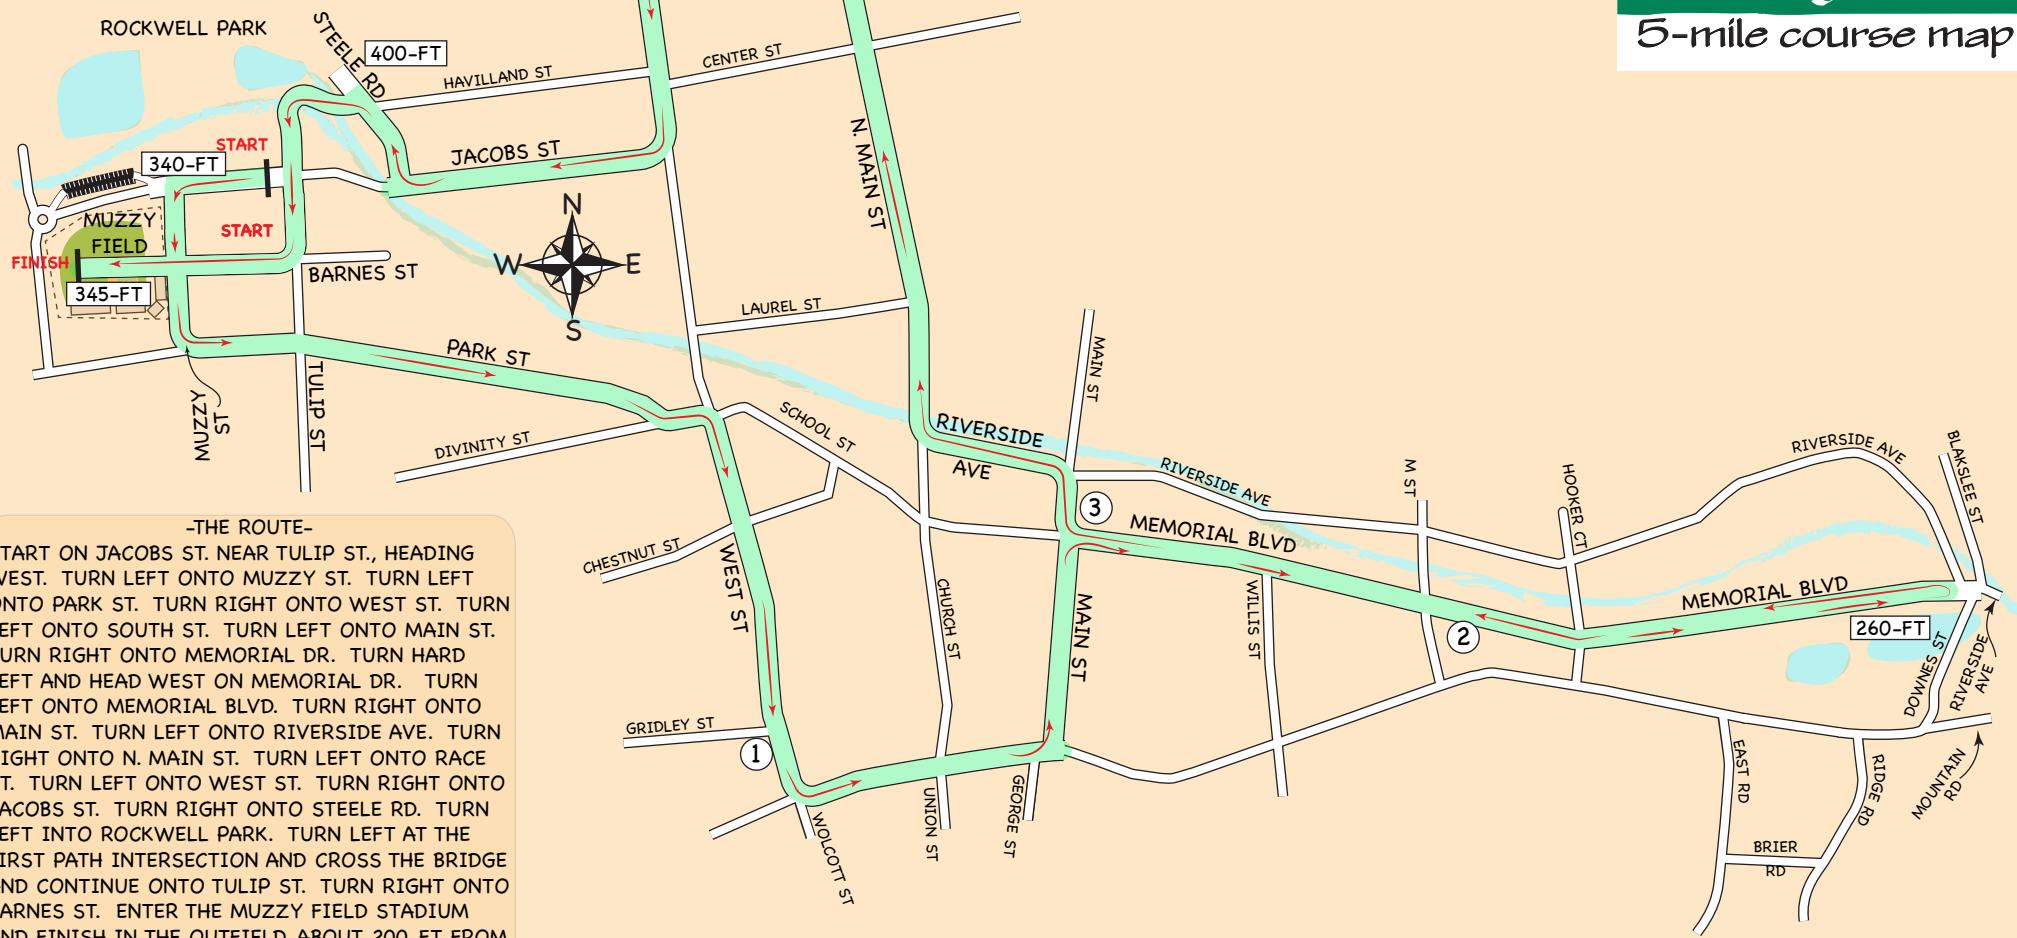

- THE MILES-**
1. ON WEST ST. JUST PAST THE GRIDLEY ST. INTERSECTION.
  2. ON MEMORIAL DR. EASTBOUND IN FRONT OF MEMORIAL BOULEVARD MIDDLE SCHOOL.
  3. ON MEMORIAL BLVD. ABOUT 50-FT BEFORE THE MAIN ST. INTERSECTION.
  4. ON WEST ST. ABOUT 200-FT BEFORE THE BRIGHTWOOD RD. INTERSECTION.

**-THE ROUTE-**

START ON JACOBS ST. NEAR TULIP ST., HEADING WEST. TURN LEFT ONTO MUZZY ST. TURN LEFT ONTO PARK ST. TURN RIGHT ONTO WEST ST. TURN LEFT ONTO SOUTH ST. TURN LEFT ONTO MAIN ST. TURN RIGHT ONTO MEMORIAL DR. TURN HARD LEFT AND HEAD WEST ON MEMORIAL DR. TURN LEFT ONTO MEMORIAL BLVD. TURN RIGHT ONTO MAIN ST. TURN LEFT ONTO RIVERSIDE AVE. TURN RIGHT ONTO N. MAIN ST. TURN LEFT ONTO RACE ST. TURN LEFT ONTO WEST ST. TURN RIGHT ONTO JACOBS ST. TURN RIGHT ONTO STEELE RD. TURN LEFT INTO ROCKWELL PARK. TURN LEFT AT THE FIRST PATH INTERSECTION AND CROSS THE BRIDGE AND CONTINUE ONTO TULIP ST. TURN RIGHT ONTO BARNES ST. ENTER THE MUZZY FIELD STADIUM AND FINISH IN THE OUTFIELD, ABOUT 200-FT FROM THE RIGHT FIELD FOUL LINE.